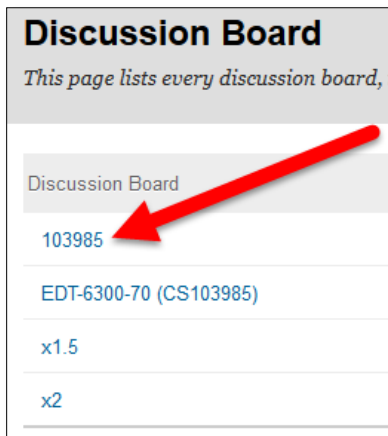

Send this Course ID number to Examity to get the connection between your course and Examity setup.