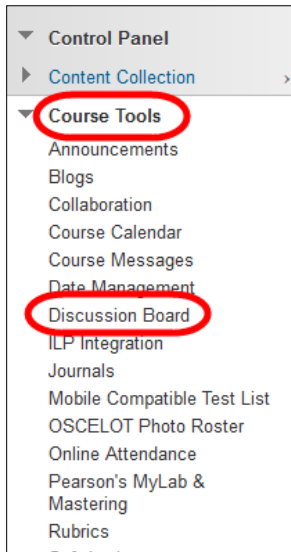

LOCATING *COURSE ID* TO PROVIDE TO EXAMITY

The Course ID of your course is not your course name (HIST 1301). It is a randomly generated number corresponding to Colleague. Locate your Course ID by following these directions:

1. Within your course, in your Control Panel, click on Course Tools, and Discussion Board.

2. On the Discussion Board area the Course ID that Examity needs will be the number listed as the first Discussion Board.